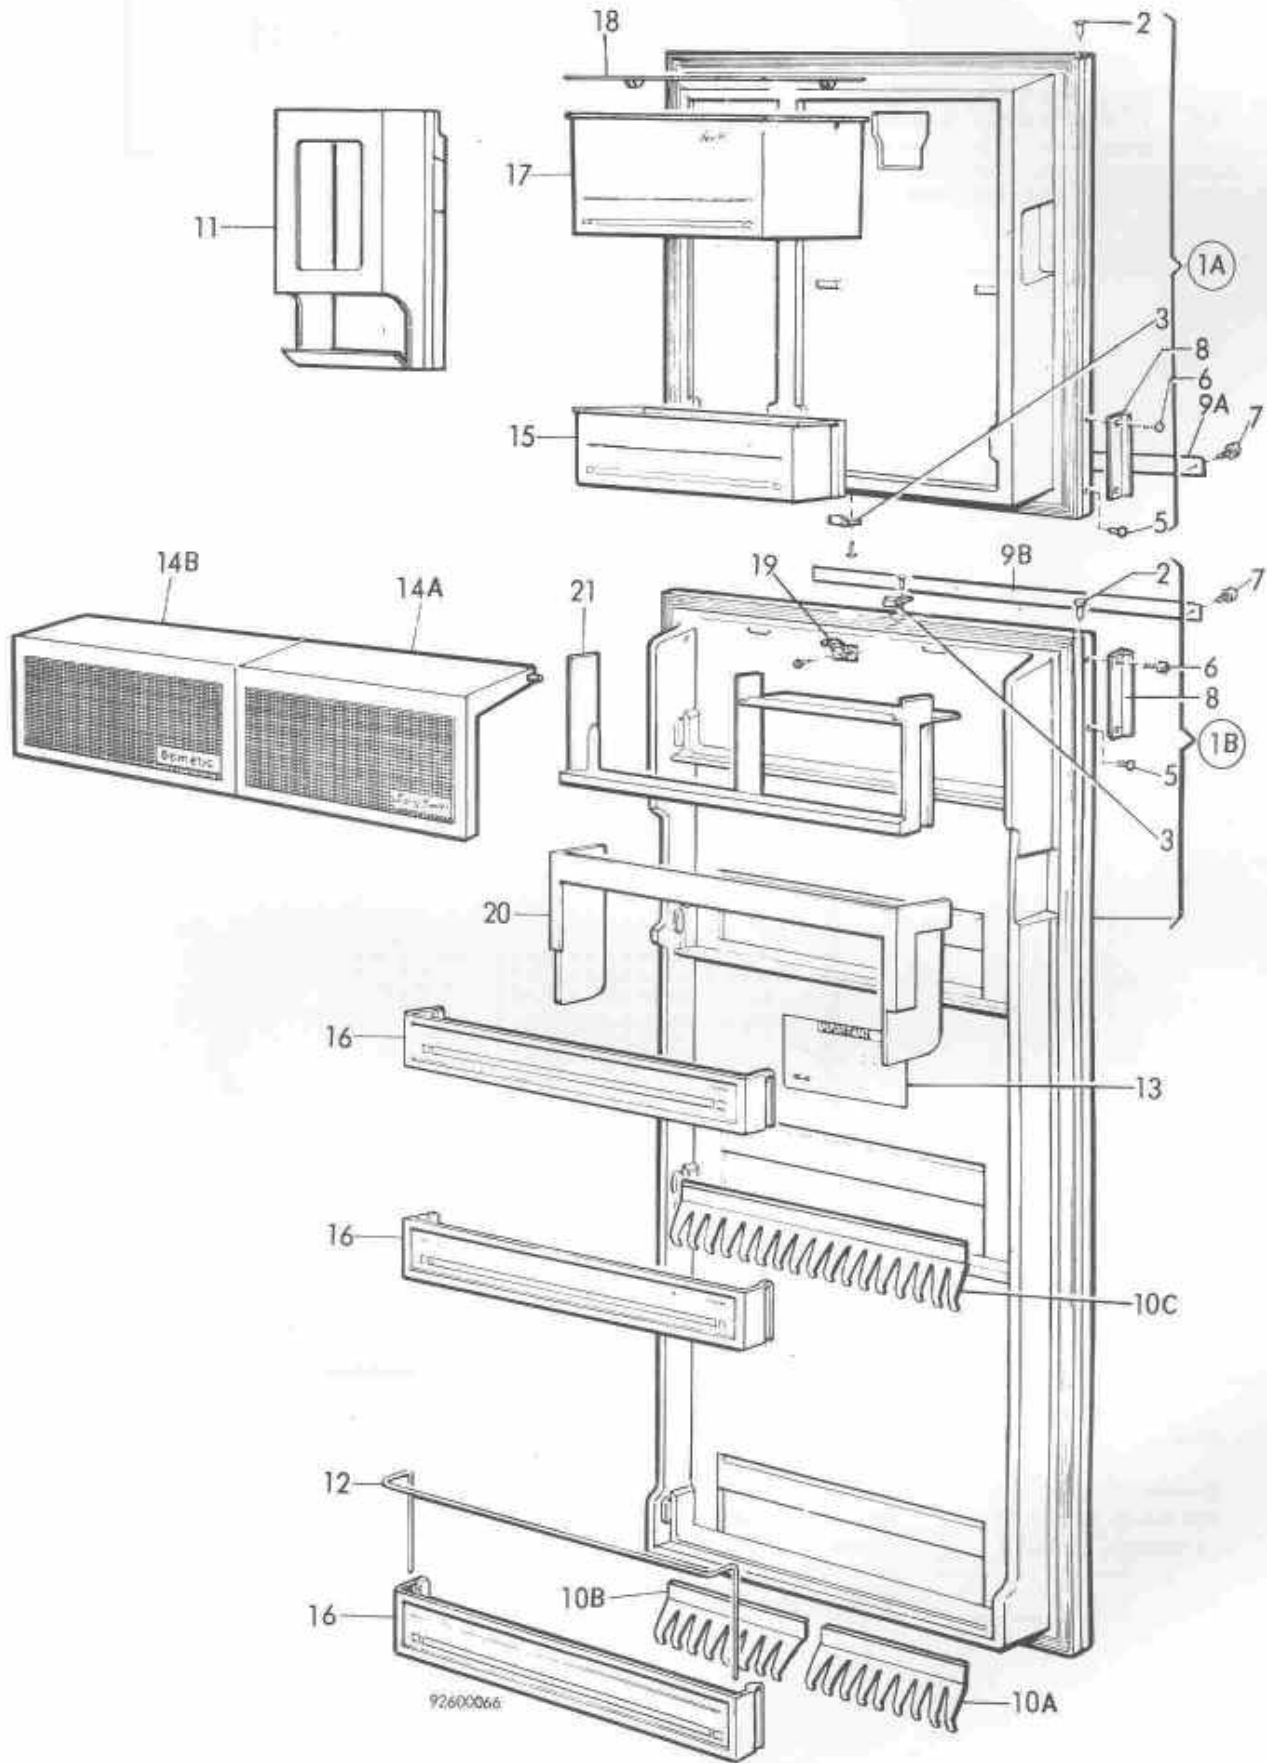

ITEM NO	PART NO	DESCRIPTION
1A	293 09 32-12/0	Door,upper
1B	293 09 31-12/2	Door,lower
2	200 26 19-00/1	* Hinge bushing
3	293 10 93-02/1	* Strike
5	293 07 36-02/6	* Plug
6	729 62 25-01/9	Screw,fxs,B4x9,5,zincified
7	729 62 29-01/1	Screw,fxs,B4x16,zincified
8	293 07 63-02/0	Handle
9A	293 06 39-10/5	Strip decoration-
9B	293 06 39-21/2	Strip decoration-
10A	293 07 15-01/2	Holder bottle-,Approx 7 1/2",brown
10B	293 07 15-02/0	Holder bottle-,Approx 8",brown
10C	200 27 94-06/9	Holder bottle-,brown
11	293 05 33-00/1	Retainer,light brown
12	200 17 34-00/9	Rack
13	200 23 56-00/0	Label
14A	293 05 41-01/2	Cover butter compartment-,right
14B	293 05 41-02/0	Cover butter compartment-,left
15	293 05 58-01/6	Shelf door-,brown
16	200 17 32-12/8	Shelf door-
17	293 05 36-00/4	Box
18	293 05 37-00/2	Lid
19	293 05 94-00/3	Flap bracket
20	293 05 35-00/6	Shelf
21	293 05 34-00/9	Shelf