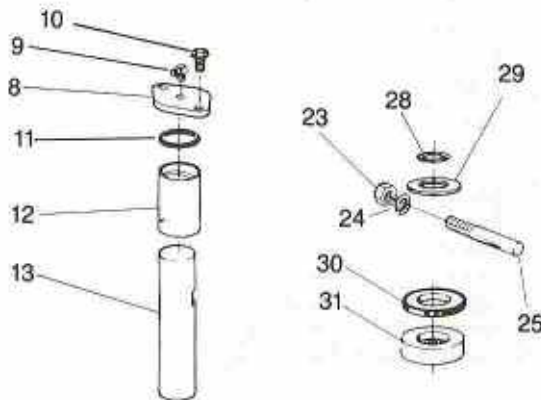

Kits — Models I-50, I-60, I-75, I-80

Tie Rod Assembly Kits

ITEM DESCRIPTION

TIE ROD ASSEMBLY KIT				SOCKET ASSEMBLY	TUB & CLAMP ASSEMBLY	DIMENSIONS	
I-50	I-60	I-75	I-80			A	B
441250C91	441250C91			101TR114 LH 101TR115 RH	101TR119	64.93	60.31
	441251C91			101TR114 LH 101TR115 RH	101TR120	68.47	63.85
		441253C91	441253C91	101TR114 LH 101TR115 RH	101TR122	63.95	59.33
		441254C91	441254C91	101TR114 LH 101TR115 RH	101TR123	66.61	61.99
		590783C91	590783C91	101TR112 LH 101TR113 RH	101TR116	63.95	60.31
		101TR100	101TR100	101TR114 LH 101TR115 RH	101TR121	62.75	58.13
		101TR109-1		101TR112 LH 101TR113 RH	101TR118	62.75	59.11
		101TR110		101TR112 LH 101TR113 RH	101TR117	66.61	62.97
18, 19, 33, 34, 35				18, 19	33, 34, 35	KIT INCLUDES ITEMS	

King Pin Overhaul Kits

SINGLE DRAW KEY

DUAL DRAW KEY

ITEM DESCRIPTION

	I-50	I-60	I-75	I-80	KIT INCLUDES ITEMS
King Pin Overhaul Kit					
Standard King Pin (Single Draw Key)	473695C91	473695C91	473695C91		8, 9, 10, 11, 12, 13, 23, 24, 25, 28, 29, 30, 31
+ .002 Oversize King Pin (Single Draw Key)	101KK100	101KK100	101KK100		
Standard King Pin (Dual Draw Key)			101KK101	101KK101	8, 9, 10, 11, 12, 13, 26, 27, 28, 29, 30, 31

NOTE: KIT CONTAINS ENOUGH PARTS TO SERVICE (1) AXLE

Kits — Models I-90, I-108, I-120, I-132

Tie Rod Assembly Kits

ITEM DESCRIPTION

TIE ROD ASSEMBLY KIT				SOCKET ASSEMBLY	TUB & CLAMP ASSEMBLY	DIMENSIONS	
I-90	I-108	I-120	I-132			A	B
448523C92	448523C92	448523C92		339TR113 LH 339TR114 RH	339TR119	65.37	60.60
339TR100-1	339TR100-1	339TR100-1				71.75	58.26
451954C93	451954C93			339TR113 LH 339TR114 RH	339TR121	64.42	58.90
		555254C92		339TR115 LH 339TR116 RH	339TR120	71.04	65.76
339TR100-2				339TR111 LH 339TR112 RH	339TR118	71.51	58.79
		*343TR100-1	*343TR100-1	343TR119 LH 343TR120 RH	343TR121	71.04	56.97
		*343TR100-2	*343TR100-2	343TR119 LH 343TR120 RH	343TR122	69.64	55.57
17, 18, 31, 32, 33				17, 18	31, 32, 33	KIT INCLUDES ITEMS	