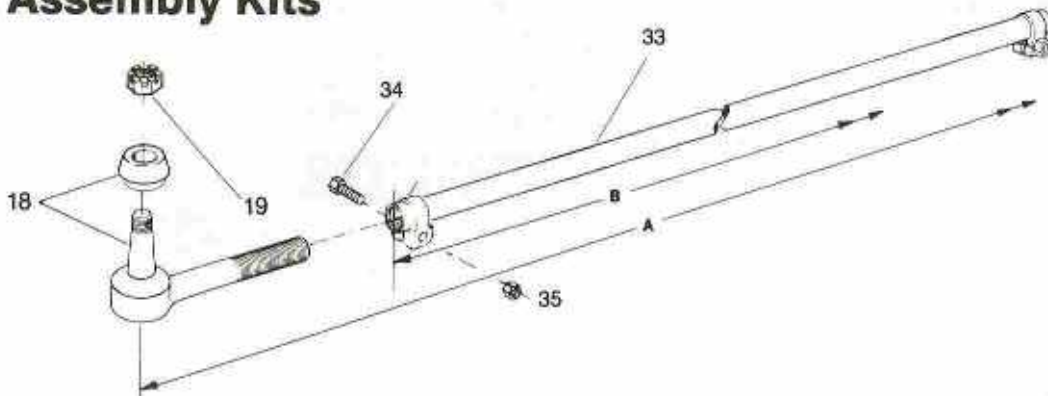

Kits — Models I-50, I-60, I-75, I-80

Tie Rod Assembly Kits

ITEM DESCRIPTION

TIE ROD ASSEMBLY KIT				SOCKET ASSEMBLY	TUB & CLAMP ASSEMBLY	DIMENSIONS	
I-50	I-60	I-75	I-80			A	B
441250C91	441250C91			101TR114 LH 101TR115 RH	101TR119	64.93	60.31
	441251C91			101TR114 LH 101TR115 RH	101TR120	68.47	63.85
		441253C91	441253C91	101TR114 LH 101TR115 RH	101TR122	63.95	59.33
		441254C91	441254C91	101TR114 LH 101TR115 RH	101TR123	66.61	61.99
		590783C91	590783C91	101TR112 LH 101TR113 RH	101TR116	63.95	60.31
		101TR100	101TR100	101TR114 LH 101TR115 RH	101TR121	62.75	58.13
		101TR109-1		101TR112 LH 101TR113 RH	101TR118	62.75	59.11
		101TR110		101TR112 LH 101TR113 RH	101TR117	66.61	62.97
18, 19, 33, 34, 35				18, 19	33, 34, 35	KIT INCLUDES ITEMS	

King Pin Overhaul Kits

SINGLE DRAW KEY

DUAL DRAW KEY

ITEM DESCRIPTION

	I-50	I-60	I-75	I-80	KIT INCLUDES ITEMS
King Pin Overhaul Kit					
Standard King Pin (Single Draw Key)	473695C91	473695C91	473695C91		8, 9, 10, 11, 12, 13, 23, 24, 25, 28, 29, 30, 31
+ .002 Oversize King Pin (Single Draw Key)	101KK100	101KK100	101KK100		
Standard King Pin (Dual Draw Key)			101KK101	101KK101	8, 9, 10, 11, 12, 13, 26, 27, 28, 29, 30, 31

NOTE: KIT CONTAINS ENOUGH PARTS TO SERVICE (1) AXLE

Kits — Models I-90, I-108, I-120, I-132

Tie Rod Assembly Kits

ITEM DESCRIPTION

TIE ROD ASSEMBLY KIT				SOCKET ASSEMBLY	TUB & CLAMP ASSEMBLY	DIMENSIONS	
I-90	I-108	I-120	I-132			A	B
448523C92	448523C92	448523C92		339TR113 LH 339TR114 RH	339TR119	65.37	60.60
339TR100-1	339TR100-1	339TR100-1				71.75	58.26
451954C93	451954C93			339TR113 LH 339TR114 RH	339TR121	64.42	58.90
		555254C92		339TR115 LH 339TR116 RH	339TR120	71.04	65.76
339TR100-2				339TR111 LH 339TR112 RH	339TR118	71.51	58.79
		*343TR100-1	*343TR100-1	343TR119 LH 343TR120 RH	343TR121	71.04	56.97
		*343TR100-2	*343TR100-2	343TR119 LH 343TR120 RH	343TR122	69.64	55.57
17, 18, 31, 32, 33				17, 18	31, 32, 33	KIT INCLUDES ITEMS	