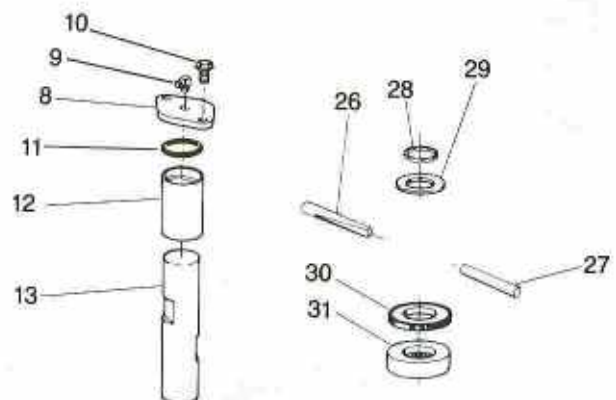

Kits — Models I-50, I-60, I-75, I-80

Tie Rod Assembly Kits

ITEM DESCRIPTION

TIE ROD ASSEMBLY KIT				SOCKET ASSEMBLY	TUB & CLAMP ASSEMBLY	DIMENSIONS	
I-50	I-60	I-75	I-80			A	B
441250C91	441250C91			101TR114 LH 101TR115 RH	101TR119	64.93	60.31
	441251C91			101TR114 LH 101TR115 RH	101TR120	68.47	63.85
		441253C91	441253C91	101TR114 LH 101TR115 RH	101TR122	63.95	59.33
		441254C91	441254C91	101TR114 LH 101TR115 RH	101TR123	66.61	61.99
		590783C91	590783C91	101TR112 LH 101TR113 RH	101TR116	63.95	60.31
		101TR100	101TR100	101TR114 LH 101TR115 RH	101TR121	62.75	58.13
		101TR109-1		101TR112 LH 101TR113 RH	101TR118	62.75	59.11
		101TR110		101TR112 LH 101TR113 RH	101TR117	66.61	62.97
18, 19, 33, 34, 35				18, 19	33, 34, 35	KIT INCLUDES ITEMS	

King Pin Overhaul Kits

SINGLE DRAW KEY

DUAL DRAW KEY

ITEM DESCRIPTION

	I-50	I-60	I-75	I-80	KIT INCLUDES ITEMS
King Pin Overhaul Kit					
Standard King Pin (Single Draw Key)	473695C91	473695C91	473695C91		8, 9, 10, 11, 12, 13, 23, 24, 25, 28, 29, 30, 31
+ .002 Oversize King Pin (Single Draw Key)	101KK100	101KK100	101KK100		
Standard King Pin (Dual Draw Key)			101KK101	101KK101	8, 9, 10, 11, 12, 13, 26, 27, 28, 29, 30, 31

NOTE: KIT CONTAINS ENOUGH PARTS TO SERVICE (1) AXLE

Kits — Models I-90, I-108, I-120, I-132

Tie Rod Assembly Kits

ITEM DESCRIPTION

TIE ROD ASSEMBLY KIT				SOCKET ASSEMBLY	TUB & CLAMP ASSEMBLY	DIMENSIONS	
I-90	I-108	I-120	I-132			A	B
448523C92	448523C92	448523C92		339TR113 LH 339TR114 RH	339TR119	65.37	60.60
339TR100-1	339TR100-1	339TR100-1				71.75	58.26
451954C93	451954C93			339TR113 LH 339TR114 RH	339TR121	64.42	58.90
		555254C92		339TR115 LH 339TR116 RH	339TR120	71.04	65.76
339TR100-2				339TR111 LH 339TR112 RH	339TR118	71.51	58.79
		*343TR100-1	*343TR100-1	343TR119 LH 343TR120 RH	343TR121	71.04	56.97
		*343TR100-2	*343TR100-2	343TR119 LH 343TR120 RH	343TR122	69.64	55.57
17, 18, 31, 32, 33				17, 18	31, 32, 33	KIT INCLUDES ITEMS	