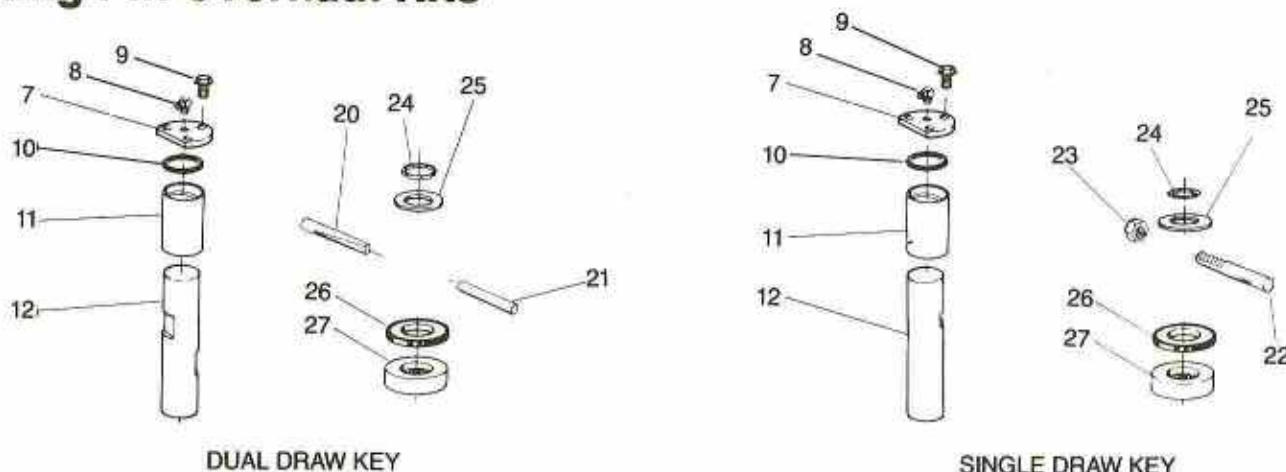

Kits — Models I-50, I-60, I-75, I-80

Tie Rod Assembly Kits

ITEM DESCRIPTION

TIE ROD ASSEMBLY KIT				SOCKET ASSEMBLY	TUB & CLAMP ASSEMBLY	DIMENSIONS	
I-50	I-60	I-75	I-80			A	B
441250C91	441250C91			101TR114 LH 101TR115 RH	101TR119	64.93	60.31
	441251C91			101TR114 LH 101TR115 RH	101TR120	68.47	63.85
		441253C91	441253C91	101TR114 LH 101TR115 RH	101TR122	63.95	59.33
		441254C91	441254C91	101TR114 LH 101TR115 RH	101TR123	66.61	61.99
		590783C91	590783C91	101TR112 LH 101TR113 RH	101TR116	63.95	60.31
		101TR100	101TR100	101TR114 LH 101TR115 RH	101TR121	62.75	58.13
		101TR109-1		101TR112 LH 101TR113 RH	101TR118	62.75	59.11
		101TR110		101TR112 LH 101TR113 RH	101TR117	66.61	62.97
18, 19, 33, 34, 35				18, 19	33, 34, 35	KIT INCLUDES ITEMS	

NOTE: KIT CONTAINS ENOUGH PARTS TO SERVICE (1) AXLE

Kits — Models I-90, I-108, I-120, I-132

Tie Rod Assembly Kits

ITEM DESCRIPTION

TIE ROD ASSEMBLY KIT				SOCKET ASSEMBLY	TUB & CLAMP ASSEMBLY	DIMENSIONS	
I-90	I-108	I-120	I-132			A	B
448523C92	448523C92	448523C92		339TR113 LH 339TR114 RH	339TR119	65.37	60.60
339TR100-1	339TR100-1	339TR100-1				71.75	58.26
451954C93	451954C93			339TR113 LH 339TR114 RH	339TR121	64.42	58.90
		555254C92		339TR115 LH 339TR116 RH	339TR120	71.04	65.76
339TR100-2				339TR111 LH 339TR112 RH	339TR118	71.51	58.79
		*343TR100-1	*343TR100-1	343TR119 LH 343TR120 RH	343TR121	71.04	56.97
		*343TR100-2	*343TR100-2	343TR119 LH 343TR120 RH	343TR122	69.64	55.57
17, 18, 31, 32, 33				17, 18	31, 32, 33	KIT INCLUDES ITEMS	

King Pin Overhaul Kits

DUAL DRAW KEY

SINGLE DRAW KEY

ITEM DESCRIPTION	I-90	I-108	I-120	I-132	KIT INCLUDES ITEMS
King Pin Overhaul Kit					
Standard King Pin (Dual Draw Key)	309KK100X	343KK100	343KK100	343KK100	7, 8, 9, 10, 11, 12, 20, 21, 24, 25, 26, 27
+ .002 Oversize King Pin (Single Draw Key)	493095C92	493094C93	493094C93	493094C93	7, 8, 9, 10, 11, 12, 22, 23, 24, 25, 26, 27