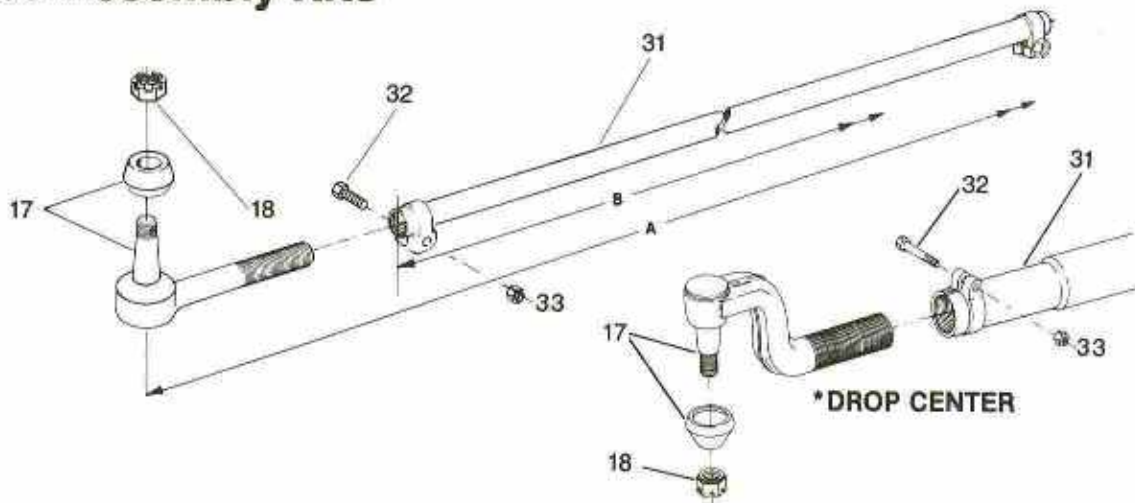

Kits — Models I-50, I-60, I-75, I-80

Tie Rod Assembly Kits

ITEM DESCRIPTION

TIE ROD ASSEMBLY KIT				SOCKET ASSEMBLY	TUB & CLAMP ASSEMBLY	DIMENSIONS	
I-50	I-60	I-75	I-80			A	B
441250C91	441250C91			101TR114 LH 101TR115 RH	101TR119	64.93	60.31
	441251C91			101TR114 LH 101TR115 RH	101TR120	68.47	63.85
		441253C91	441253C91	101TR114 LH 101TR115 RH	101TR122	63.95	59.33
		441254C91	441254C91	101TR114 LH 101TR115 RH	101TR123	66.61	61.99
		590783C91	590783C91	101TR112 LH 101TR113 RH	101TR116	63.95	60.31
		101TR100	101TR100	101TR114 LH 101TR115 RH	101TR121	62.75	58.13
		101TR109-1		101TR112 LH 101TR113 RH	101TR118	62.75	59.11
		101TR110		101TR112 LH 101TR113 RH	101TR117	66.61	62.97
18, 19, 33, 34, 35				18, 19	33, 34, 35	KIT INCLUDES ITEMS	

King Pin Overhaul Kits

SINGLE DRAW KEY

DUAL DRAW KEY

ITEM DESCRIPTION

	I-50	I-60	I-75	I-80	KIT INCLUDES ITEMS
King Pin Overhaul Kit					
Standard King Pin (Single Draw Key)	473695C91	473695C91	473695C91		8, 9, 10, 11, 12, 13, 23, 24, 25, 28, 29, 30, 31
+ .002 Oversize King Pin (Single Draw Key)	101KK100	101KK100	101KK100		
Standard King Pin (Dual Draw Key)			101KK101	101KK101	8, 9, 10, 11, 12, 13, 26, 27, 28, 29, 30, 31

NOTE: KIT CONTAINS ENOUGH PARTS TO SERVICE (1) AXLE

Kits — Models I-90, I-108, I-120, I-132

Tie Rod Assembly Kits

ITEM DESCRIPTION

TIE ROD ASSEMBLY KIT				SOCKET ASSEMBLY	TUB & CLAMP ASSEMBLY	DIMENSIONS	
I-90	I-108	I-120	I-132			A	B
448523C92	448523C92	448523C92		339TR113 LH 339TR114 RH	339TR119	65.37	60.60
339TR100-1	339TR100-1	339TR100-1				71.75	58.26
451954C93	451954C93			339TR113 LH 339TR114 RH	339TR121	64.42	58.90
		555254C92		339TR115 LH 339TR116 RH	339TR120	71.04	65.76
339TR100-2				339TR111 LH 339TR112 RH	339TR118	71.51	58.79
		*343TR100-1	*343TR100-1	343TR119 LH 343TR120 RH	343TR121	71.04	56.97
		*343TR100-2	*343TR100-2	343TR119 LH 343TR120 RH	343TR122	69.64	55.57
17, 18, 31, 32, 33				17, 18	31, 32, 33	KIT INCLUDES ITEMS	